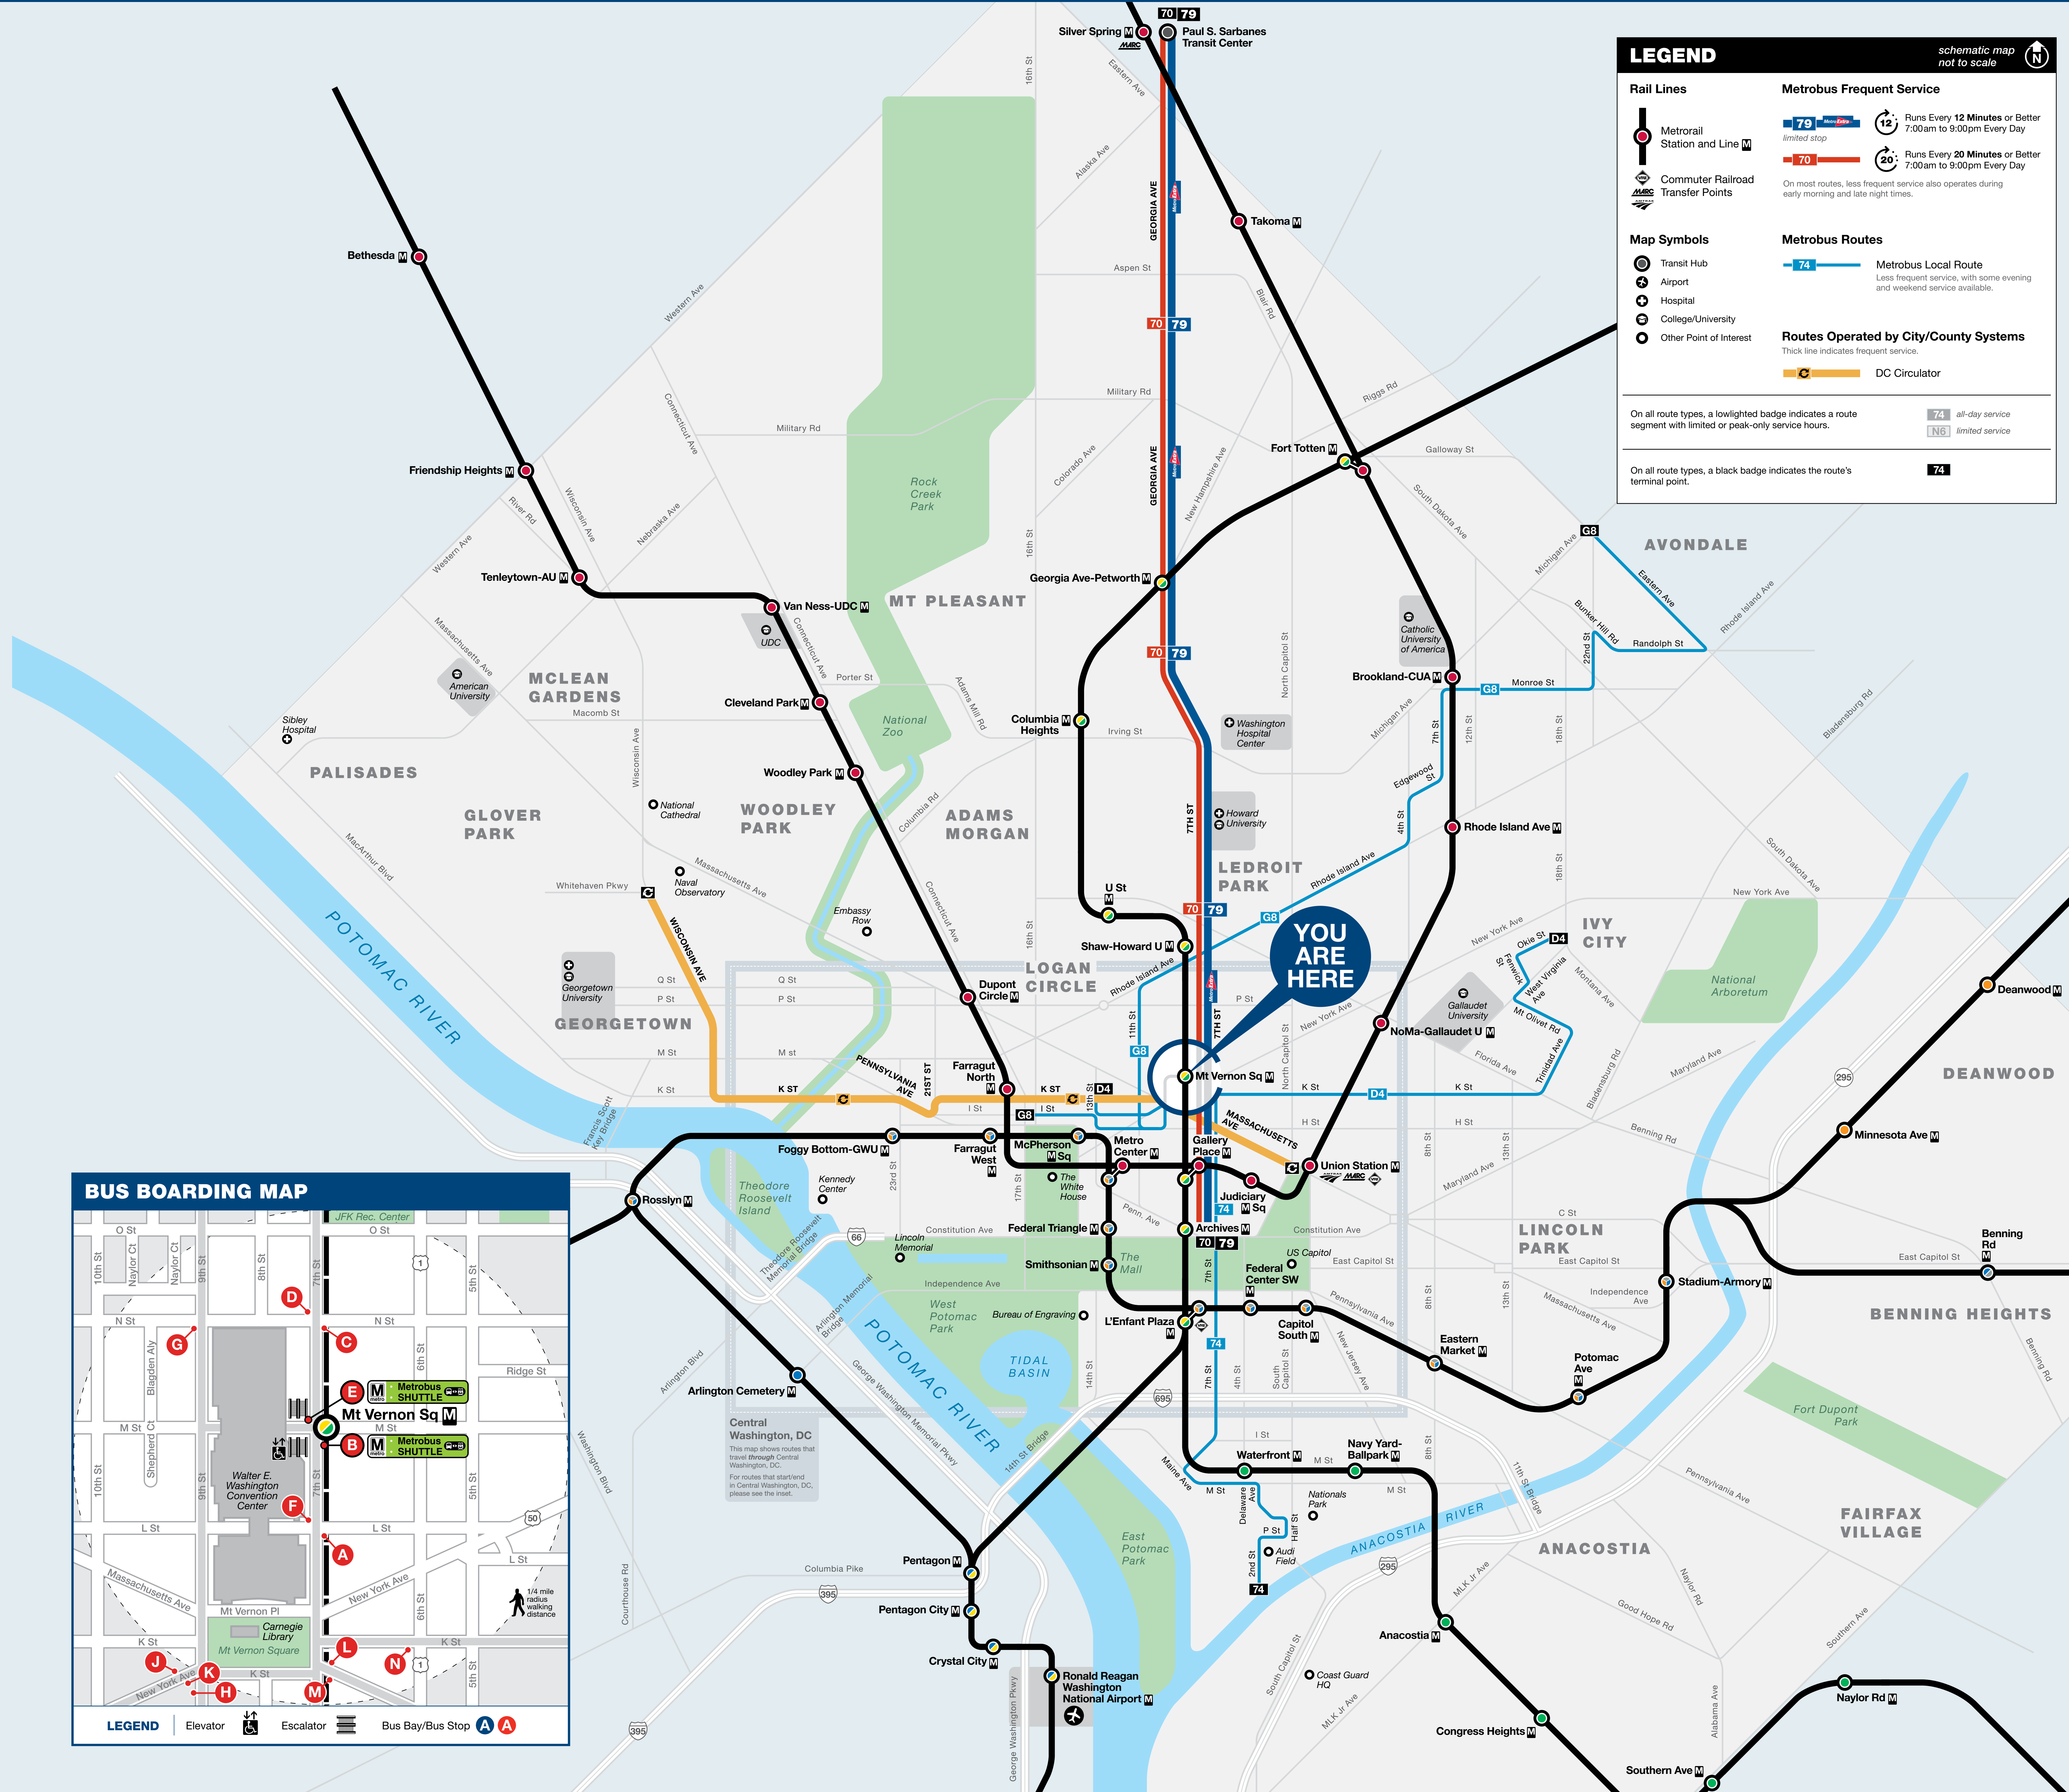

Bus Service from Mt Vernon Sq

BUS SERVICE AND BOARDING LOCATIONS

Frequent service is available on selected lines. Look for the *Frequent Service* icon. Buses run frequently every day between 7:00am and 9:00pm. Less frequent service runs at early morning and late night times.

The table shows approximate minutes between buses; check schedules for full details.

ROUTE	DESTINATION	BOARD AT BUS STOP	MONDAY TO FRIDAY				SATURDAY		SUNDAY	
			AM RUSH	MIDDAY	PM RUSH	EVENING	DAY	EVENING	DAY	EVENING
GEORGIA AVE-7TH ST LINE										
70	Paul S. Sarbanes Transit Center (Silver Spring)	A B C	12	12	12	12-20	15	15-20	15	15-20
70	Archives	D E F	12	12	12	12-20	15	15-20	15	15-20
GEORGIA AVE METROEXTRA										
79	Paul S. Sarbanes Transit Center (Silver Spring)	A	10-12	12	10	12	12-15	12	12-15	12
79	Archives	E	10-12	12	10	12	12-15	12	12-15	12
CONVENTION CTR-SW WATERFRONT LINE										
74	Nationals Park/Buzzard Point	N	30	30	30	30	30	30	30	30
IVY CITY-FRANKLIN SQ LINE										
D4	Ivy City	M	17-24	35	18-20	30-35	30	30	30	30
D4	Franklin Square	L	17	35	18-20	30-35	30	30	30	30
RHODE ISLAND AVE LINE										
G8	Avondale	Board outbound line G8 buses on 11th St	15-20	30	12-15	30	30	30	30	45
G8	Farragut North & West		6-15	15-30	12-20	30	30	30	30	45
DC CIRCULATOR										
	Georgetown	J L	10	10	10	10	10	10	10	10
	Union Station	K M	10	10	10	10	10	10	10	10
		B								
		E								

During track work and/or rail shutdown events, this bus stop will also be served by Metro shuttle buses.

NOTE: The lettered red discs in the table and on the boarding map identify bus stops near this station. The letters ARE NOT displayed at the actual bus stops.