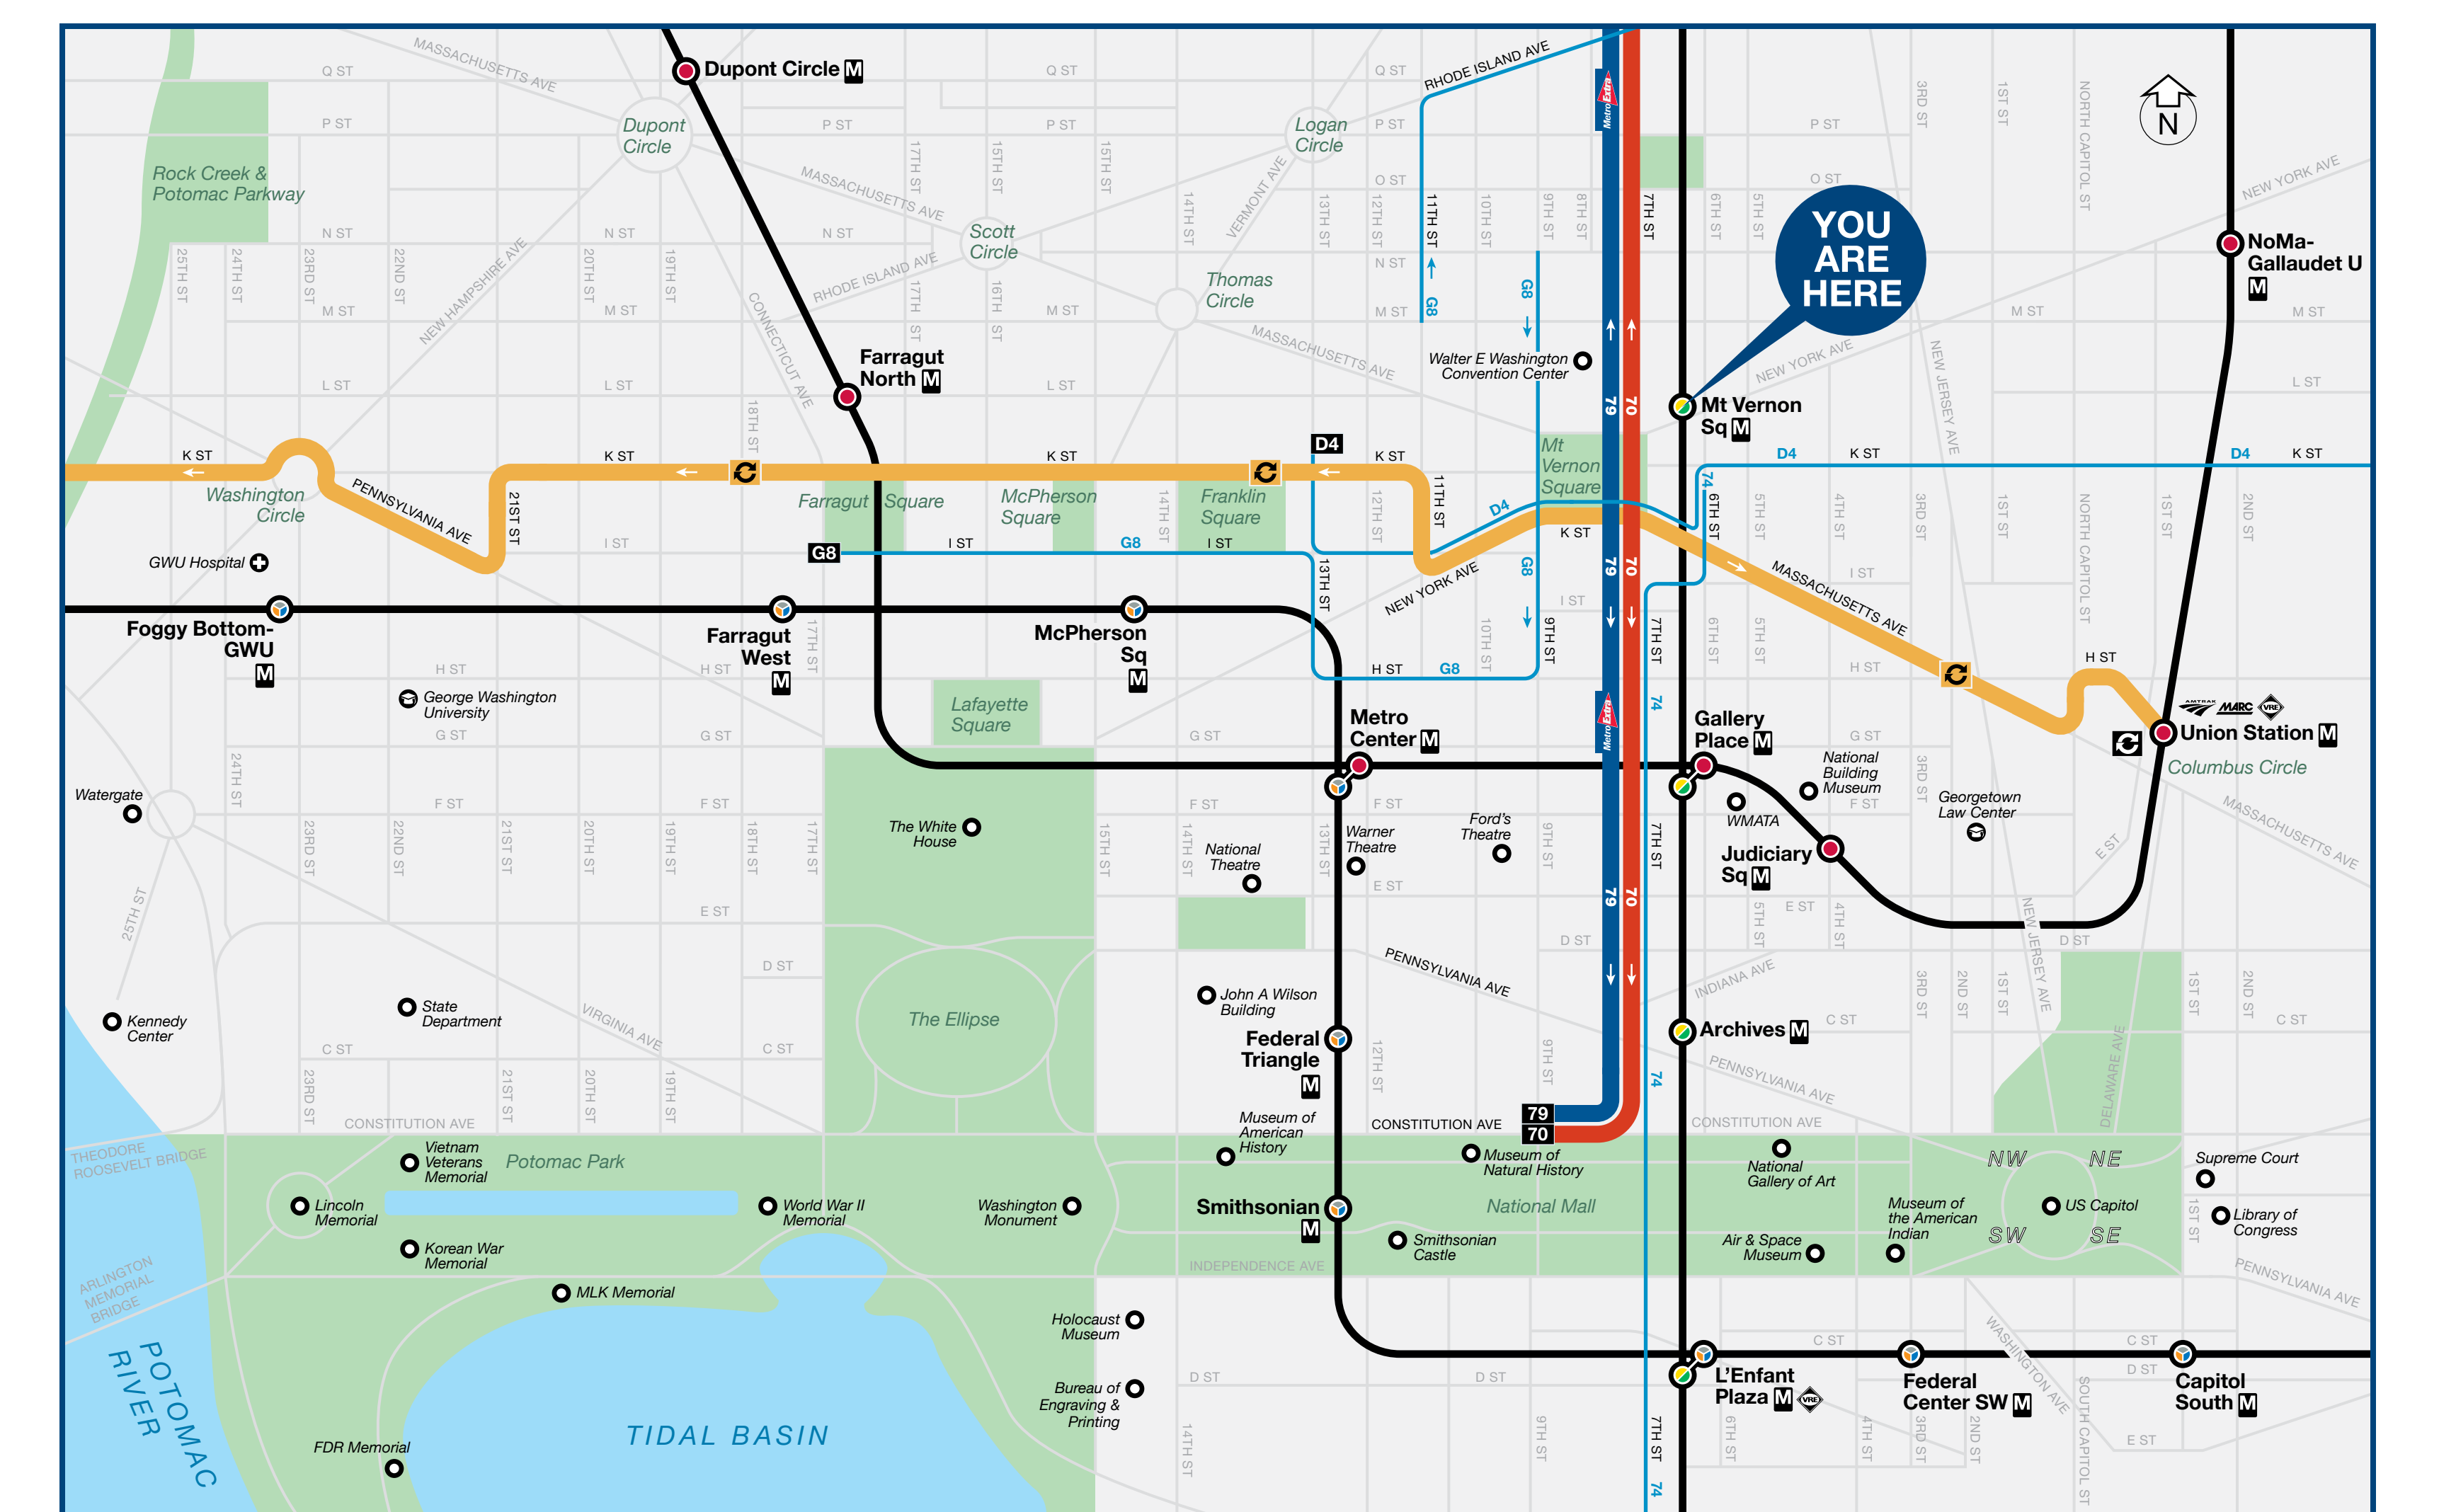

CENTRAL WASHINGTON DC

September 2021

information wmata.com | 202-637-7000 | 202-638-3780

busETA and General Inquiries

Para busETA y información general, llame al 202-637-7000 (TTY 202-638-3780) o visite wmata.com.

정보나 busETA 또는 언어 지원 관련 문의는 202-637-7000 (TTY 202-638-3780) 으로 전화하십시오. 스페인어 문의는 7을 누르시고, 기타 언어 관련 문의는 88을 누른 후 5를 누르십시오. 또는 wmata.com 을 방문하십시오.

metroAlerts
Sign up today at wmata.com/MetroAlerts

Metro is accessible.
Metro es accesible.
메트로는 접속 가능합니다.