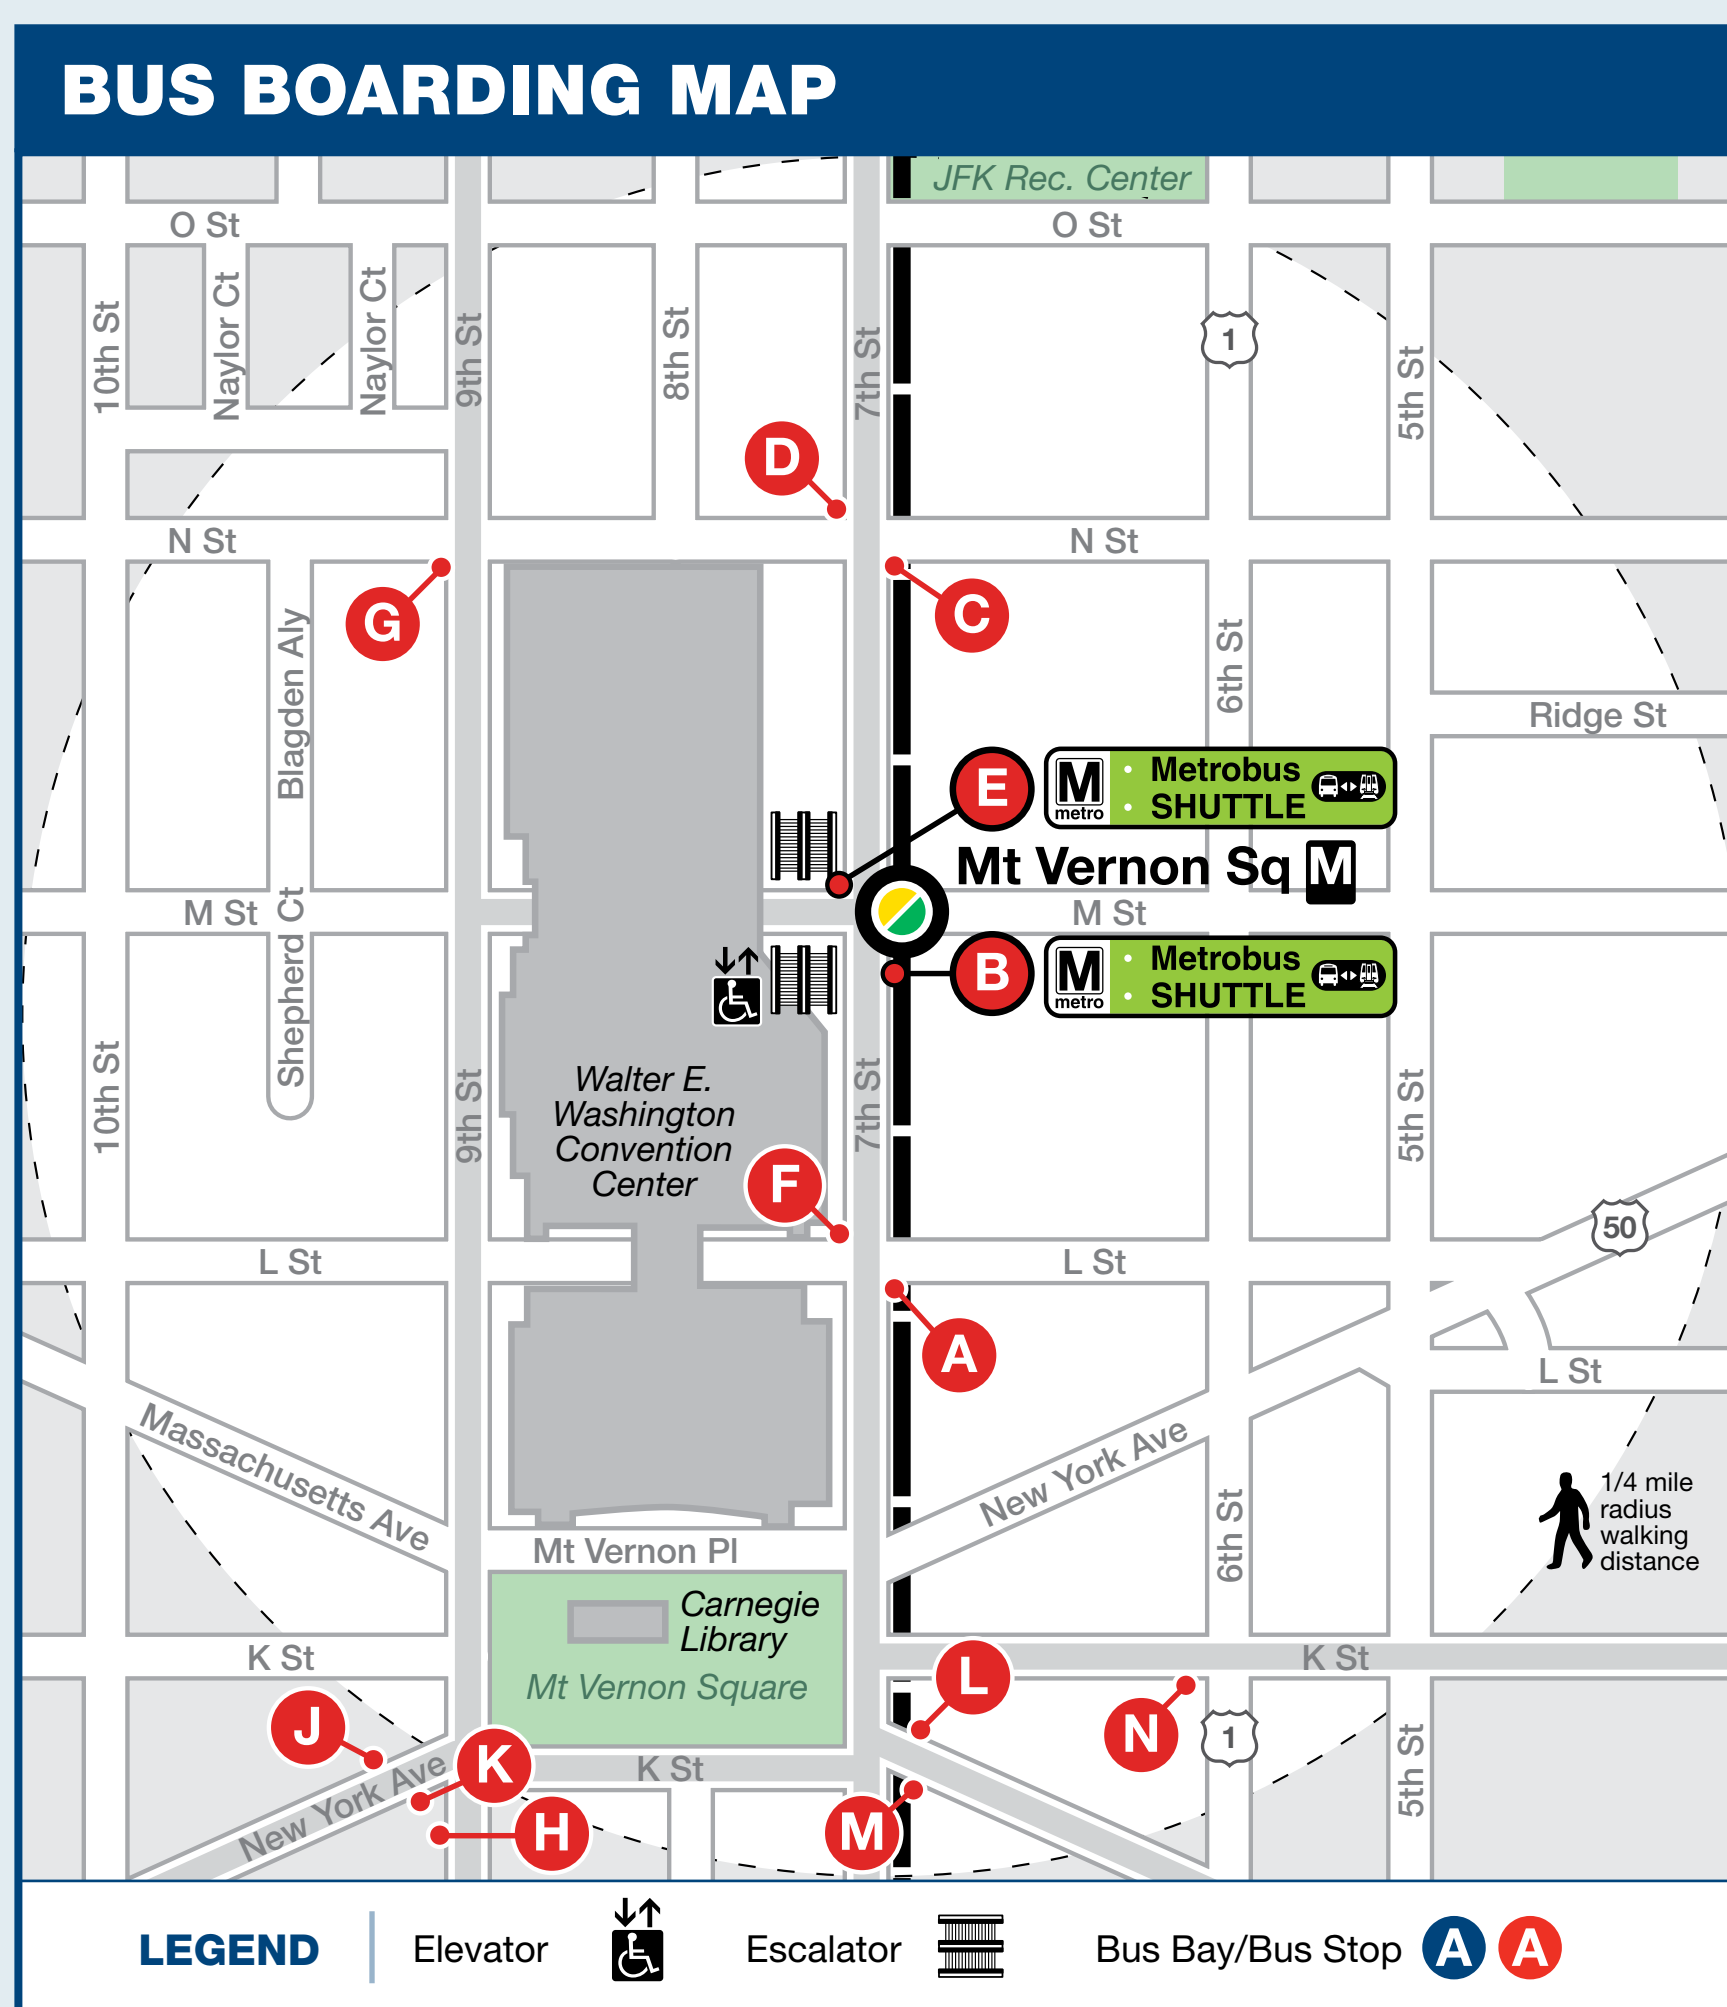

Bus Service from Mt Vernon Sq

BUS SERVICE AND BOARDING LOCATIONS

Frequent service is available on selected lines. Look for the *Frequent Service* icon. Buses run frequently every day between 7:00am and 9:00pm. Less frequent service runs at early morning and late night times.

The table shows approximate minutes between buses; check schedules for full details.

ROUTE	DESTINATION	BOARD AT BUS STOP	MONDAY TO FRIDAY				SATURDAY		SUNDAY	
			AM RUSH	MIDDAY	PM RUSH	EVENING	DAY	EVENING	DAY	EVENING
GEORGIA AVE-7TH ST LINE										
70	Paul S. Sarbanes Transit Center (Silver Spring)	A B C	12	12	12	12-20	15	15-20	15	15-20
70	Archives	D E F	12	12	12	12-20	15	15-20	15	15-20
GEORGIA AVE METROEXTRA										
79	Paul S. Sarbanes Transit Center (Silver Spring)	A	10-12	12	10	12	12-15	12	12-15	12
79	Archives	E	10-12	12	10	12	12-15	12	12-15	12
CONVENTION CTR-SW WATERFRONT LINE										
74	Nationals Park/Buzzard Point	N	30	30	30	30	30	30	30	30
IVY CITY-FRANKLIN SQ LINE										
D4	Ivy City	M	17-24	35	18-20	30-35	30	30	30	30
D4	Franklin Square	L	17	35	18-20	30-35	30	30	30	30
RHODE ISLAND AVE LINE										
G8	Avondale	Board outbound line G8 buses on 11th St	15-20	30	12-15	30	30	30	30	45
G8	Farragut North & West		6-15	15-30	12-20	30	30	30	30	45
DC CIRCULATOR										
	Georgetown	J L	10	10	10	10	10	10	10	10
	Union Station	K M	10	10	10	10	10	10	10	10
		B								
		E								

During track work and/or rail shutdown events, this bus stop will also be served by Metro shuttle buses.

NOTE: The lettered red discs in the table and on the boarding map identify bus stops near this station. The letters ARE NOT displayed at the actual bus stops.